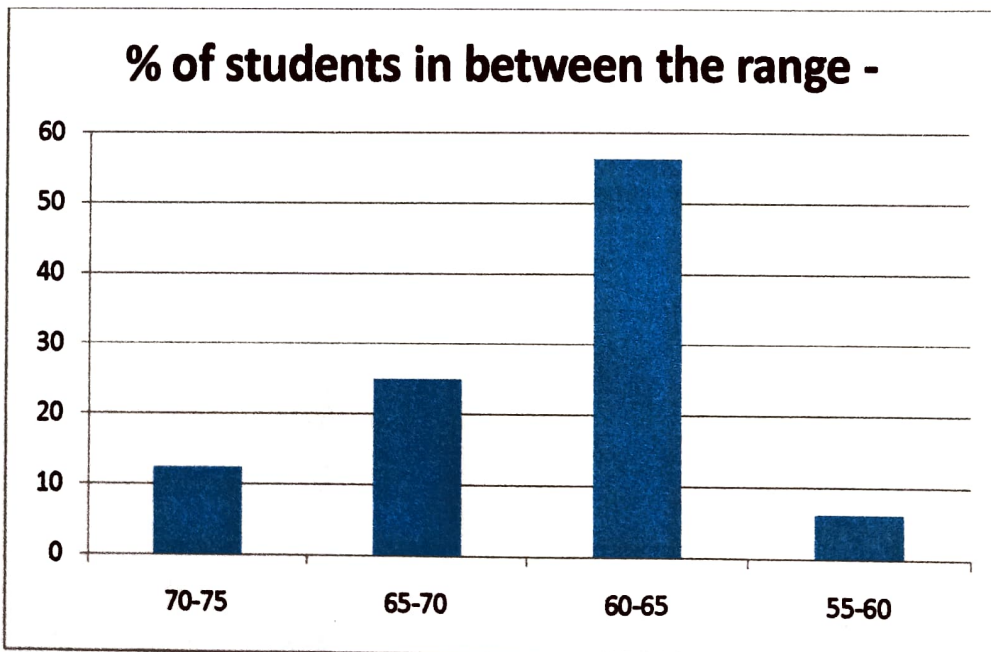

S.N.D.T. College of Education, Pune

Analysis of the result B.Ed

Batch 2016-18

Percentage	Frequency	% of students in between the range
75-80	-	-
70-75	02	12.5
65-70	04	25.00
60-65	09	56.25
55-60	01	6.25
Fail	-	-
Total	16	Result of the College – 100%

Result of the College – 100%

Dr. Nalini Patil
Principal
S.N.D.T. College of Education,
Maharshi Karve Vidya Vihar,
Karve Road, Pune 411038
Maharashtra