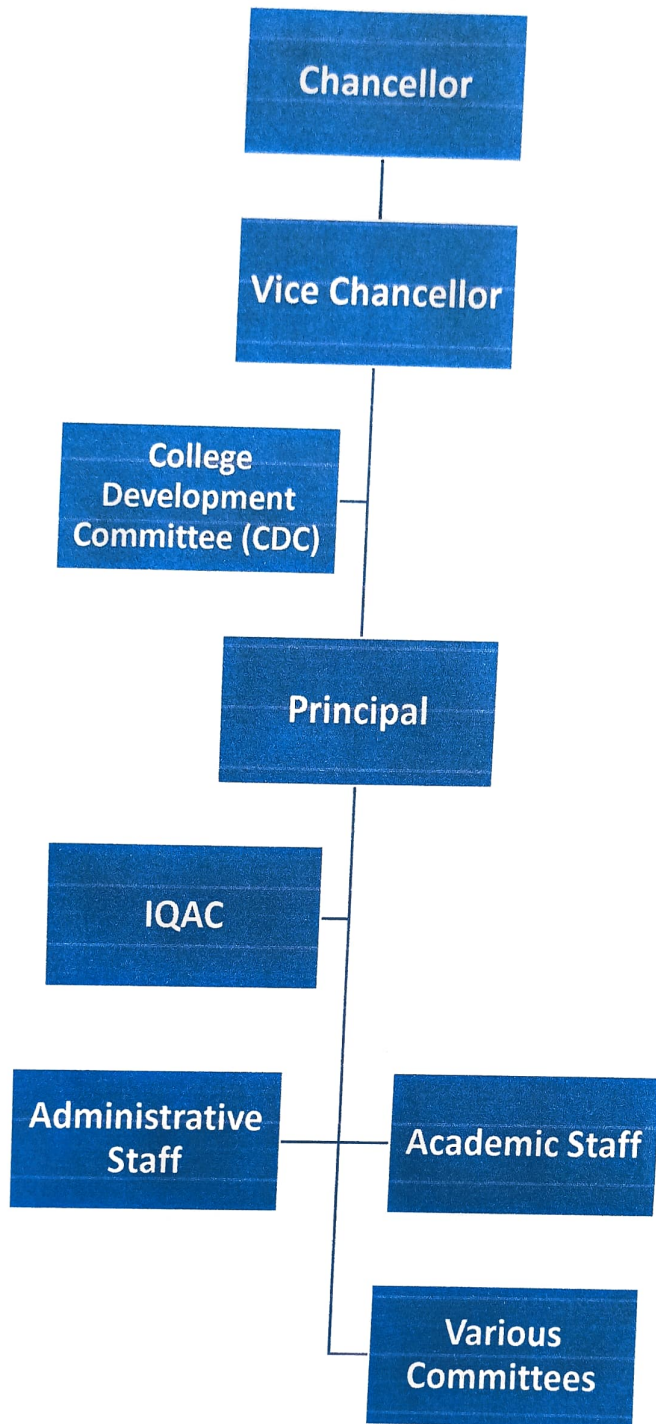

S.N.D.T. College of Education, Pune
College Organogram

Dr. Nalini Patil
Principal
S.N.D.T. College of Education,
Maharshi Karve Vidya Vihar
Karve Road, Pune 411038
Maharashtra