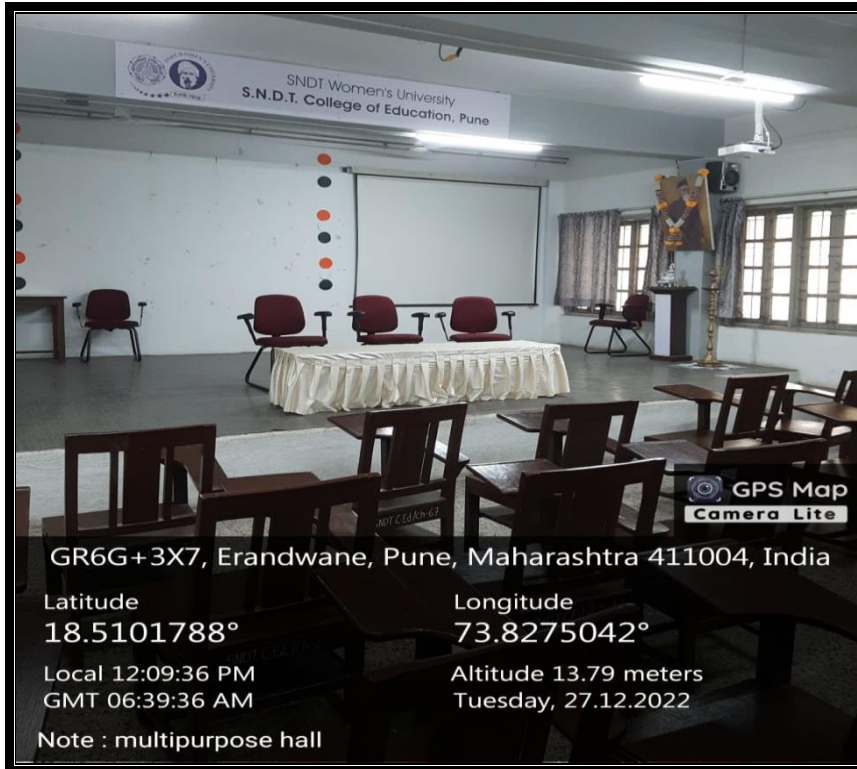

S.N.D.T. Women's University
S.N.D.T. College of Education,
&
P.G. Department of Education, Pune

Criterion IV

**4.1.2 - Number of classrooms and seminar hall(s) with ICT
enabled facilities**

Multipurpose Hall

Smart Classroom

M.Ed. Classroom

Meeting Room