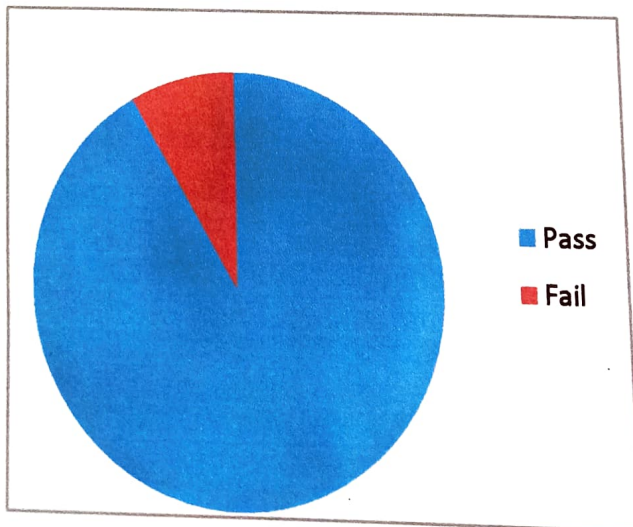

S.N.D.T. Womens University, Mumbai
P.G. Department of Education, Pune

M.Ed. Result 2018-2020					
Name of the student	Marks Obtained Out of 2000	Percentage	GPA	Grade	Rank
Jagtap Neelam	1414	70.7	7.99	A	3rd
Lokapur Arti	1469	73.45	8.33	A	2nd
Paralkar Sampada	1570	78.5	8.84	A	1st
Thakur Naina	1366	68.3	7.77	A	7
Ambekar Dipali	1388	69.4	7.88	A	5th
Galande Monika	1409	70.45	8.02	A	4th
Joshi Priti	1306	65.3	7.37	A	10
Kulkarni Vaijayanti	1331	66.55	7.55	A	9
Ghodke Jyoti	1339	66.95	7.68	A	8
Jadhav Rekha	1198	F	F	F	F
Khade Trupti	1367	68.35	7.8	A	6
Sapkal Sanjivani	1247	62.35	7.06	A	11
No. of students appeared - 12					
Number students passed - 11					
Percentage of the result = 91.67%					